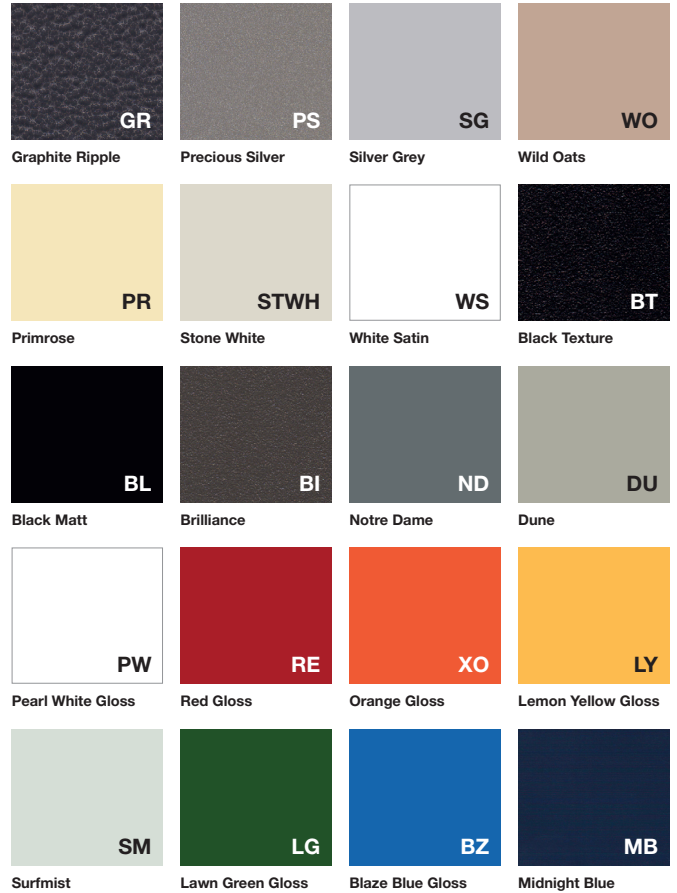

*Not all colours available for all Express products.

Elite Built Timber Range

*Ironstone is the contrasting colour when Beech and Cherry are chosen.

CustomFit

CustomFit is a collection of products available in an extensive array of colours and sizes. It suits customers that would like to tailor their storage solution and are willing to wait a little longer for the products to be made-to-order.

Slat colours - Express

Smartstore Tambour carcass and slat colours are matching, with the exception of translucent - no customisation available.

Slat colours - CustomFit

Mix and match slat colours with the CustomFit Tambour.