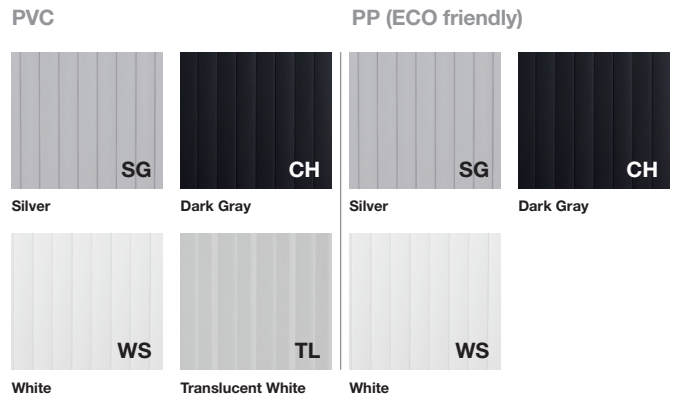

*Not all colours available for all Express products.

Elite Built Timber Range

*Ironstone is the contrasting colour when Beech and Cherry are chosen.

CustomFit

CustomFit is a collection of products available in an extensive array of colours and sizes. It suits customers that would like to tailor their storage solution and are willing to wait a little longer for the products to be made-to-order.

Slat colours - Express

Smartstore Tambour carcass and slat colours are matching, with the exception of translucent - no customisation available.

Slat colours - CustomFit

Mix and match slat colours with the CustomFit Tambour.